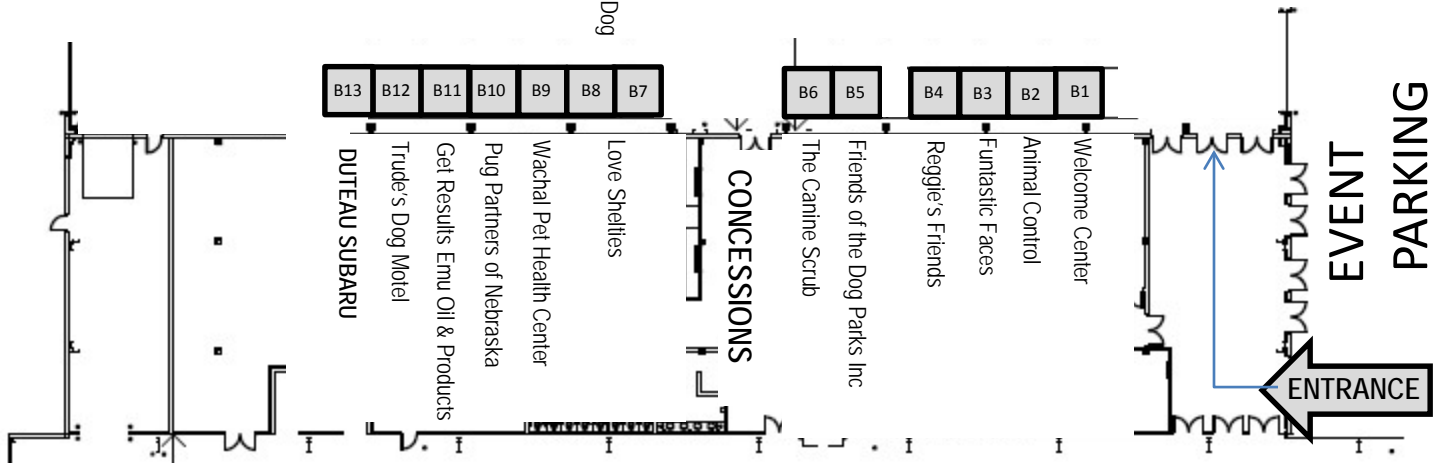

**Entertainment
Arena**

Sunday, February 28, 2016

- 11am-11:30am Canine Freestyle Demo
- 11:30-Noon Dachshund Races: Senior
- Noon-1pm RESCUE ROUNDUP
- 1pm-1:30pm Whisper In My Ear
- 1:30pm-2pm Dachshund Races: (dis)Abilities
- 3pm-4pm Obedience Demonstration