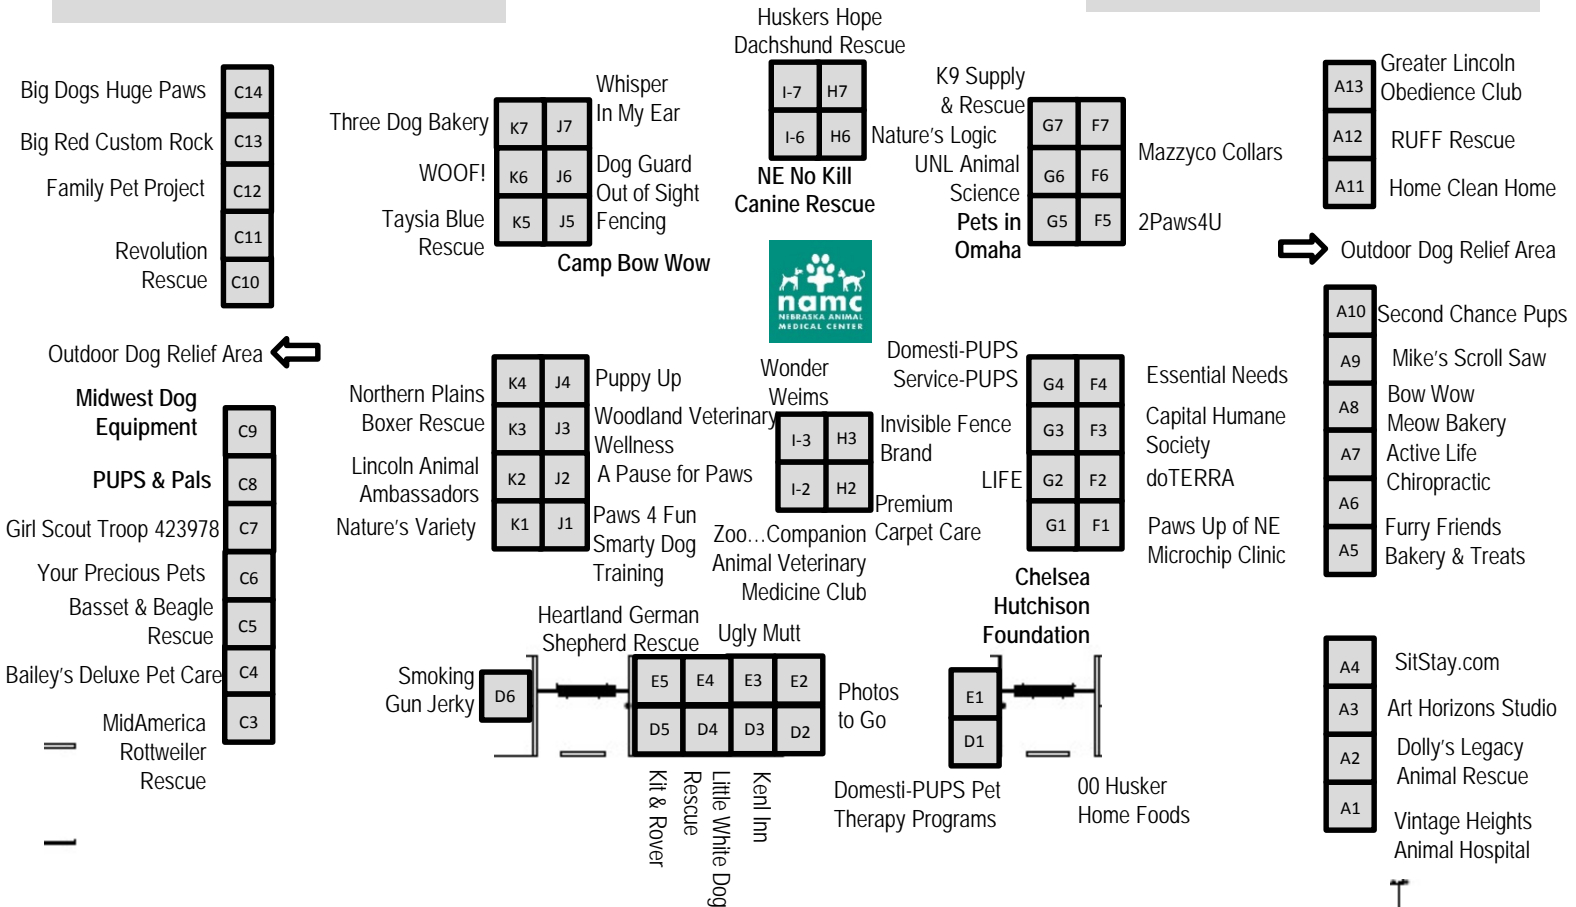

Vendors Alphabetically

F5	2PAWS4U	B7-B8	LOVE SHELTIES
J2	A PAUSE FOR PAWS	F-F7	MAZZYCO COLLARS
A7	ACTIVE LIFE FAMILY CHIROPRACTIC	C3	MidAMERICA ROTWEILLER RESCUE (MARR)
B2	ANIMAL CONTROL	C9	MIDWEST DOG EQUIPMENT
A3	ART HORIZONS STUDIO	A9	MIKE'S SCROLL SAW
C4	BAILEY'S DELUXE PET CARE	Center	NEBRASKA ANIMAL MEDICAL CENTER
C5	BASSET & BEAGLE RESCUE OF THE HEARTLAND	H6	NATURE'S LOGIC
C14	BIG DOGS HUGE PAWS	K1	NATURE'S VARIETY
C13	BIG RED CUSTOM ROCK	I-6	NEBRASKA NO KILL CANINE RESCUE
A8	BOW WOW MEOW BAKERY	K3-K4	NORTHERN PLAINS BOXER RESCUE
J5	CAMP BOW WOW	J1	PAWS 4 FUN/SMARTY DOG TRAINING
F3	CAPITAL HUMANE SOCIETY	F1	PAWS UP OF NEBRASKA MICROCHIP CLINIC
G1	CHELSEA HUTCHISON FOUNDATION	G5	PETS IN OMAHA
J6	DOG GUARD OUT OF SIGHT FENCING	D1-D2	PHOTOS-TO-GO
A2	DOLLY'S LEGACY ANIMAL RESCUE	H2	PREMIUM CARPET CARE
D1-E1	DOMESTI-PUPS PET THERAPY PROGRAMS	B10	PUG PARTNERS OF NEBRASKA
G3-G4	DOMESTI-PUPS SERVICE DOG PROGRAM	J4	PUPPY UP
F2	DOTERRA	C8	PUPS & PALS
B13	DUTEAU SUBARU	B4	REGGIES FRIENDS
F4	ESSENTIAL NEEDS	C10-C11	REVOLUTION RESCUE
C12	FAMILY PET PROJECT	A12	RUFF RESCUE
B5	FRIENDS OF THE DOG PARKS INC	A10	SECOND CHANCE PUPS
B3	FUNASTIC FACES	A4	SITSTAY.COM
A5	FURRY FRIENDS BAKERY & TREATS	D6	SMOKING GUN JERKY
B11	GET RESULTS EMU OIL & PRODUCTS	K5	TAYSIA BLUE RESCUE
C7	GIRL SCOUTS	B6	THE CANINE SCRUB
A13	GREATER LINCOLN OBEDIENCE CLUB	K7	THREE DOG BAKERY
E4-E5	HEARTLAND GERMAN SHEPHERD RESCUE	B12	TRUDE'S DOG MOTEL
A11	HOME CLEAN HOME	E3	UGLY MUTT
00	HUSKER HOME FOODS	G6	UNL ANIMAL SCIENCE
H7-I7	HUSKER'S HOPE DACHSUND RESCUE	A1	VINTAGE HEIGHTS ANIMAL HOSPITAL
H3	INVISIBLE FENCE BRAND	B9	WACHAL PET HEALTH CENTER
G7	K9 SUPPLY & RESCUE	J7	WHISPER IN MY EAR
D3	KENL INN	I-3	WONDER WEIMS RESCUE
D5	KIT AND ROVER	J3	WOODLAND VETERINARY WELLNESS
G2	LIFESTYLE INNOVATIONS FOR EPILEPSY (LIFE)	K6	WOOF!
K2	LINCOLN ANIMAL AMBASSADORS	C6	YOUR PRECIOUS PETS
D4	LITTLE WHITE DOG RESCUE	I-2	ZOO, EXOTIC, WILDLIFE & COMPANION ANIMAL VETERINARY MEDICINE CLUB